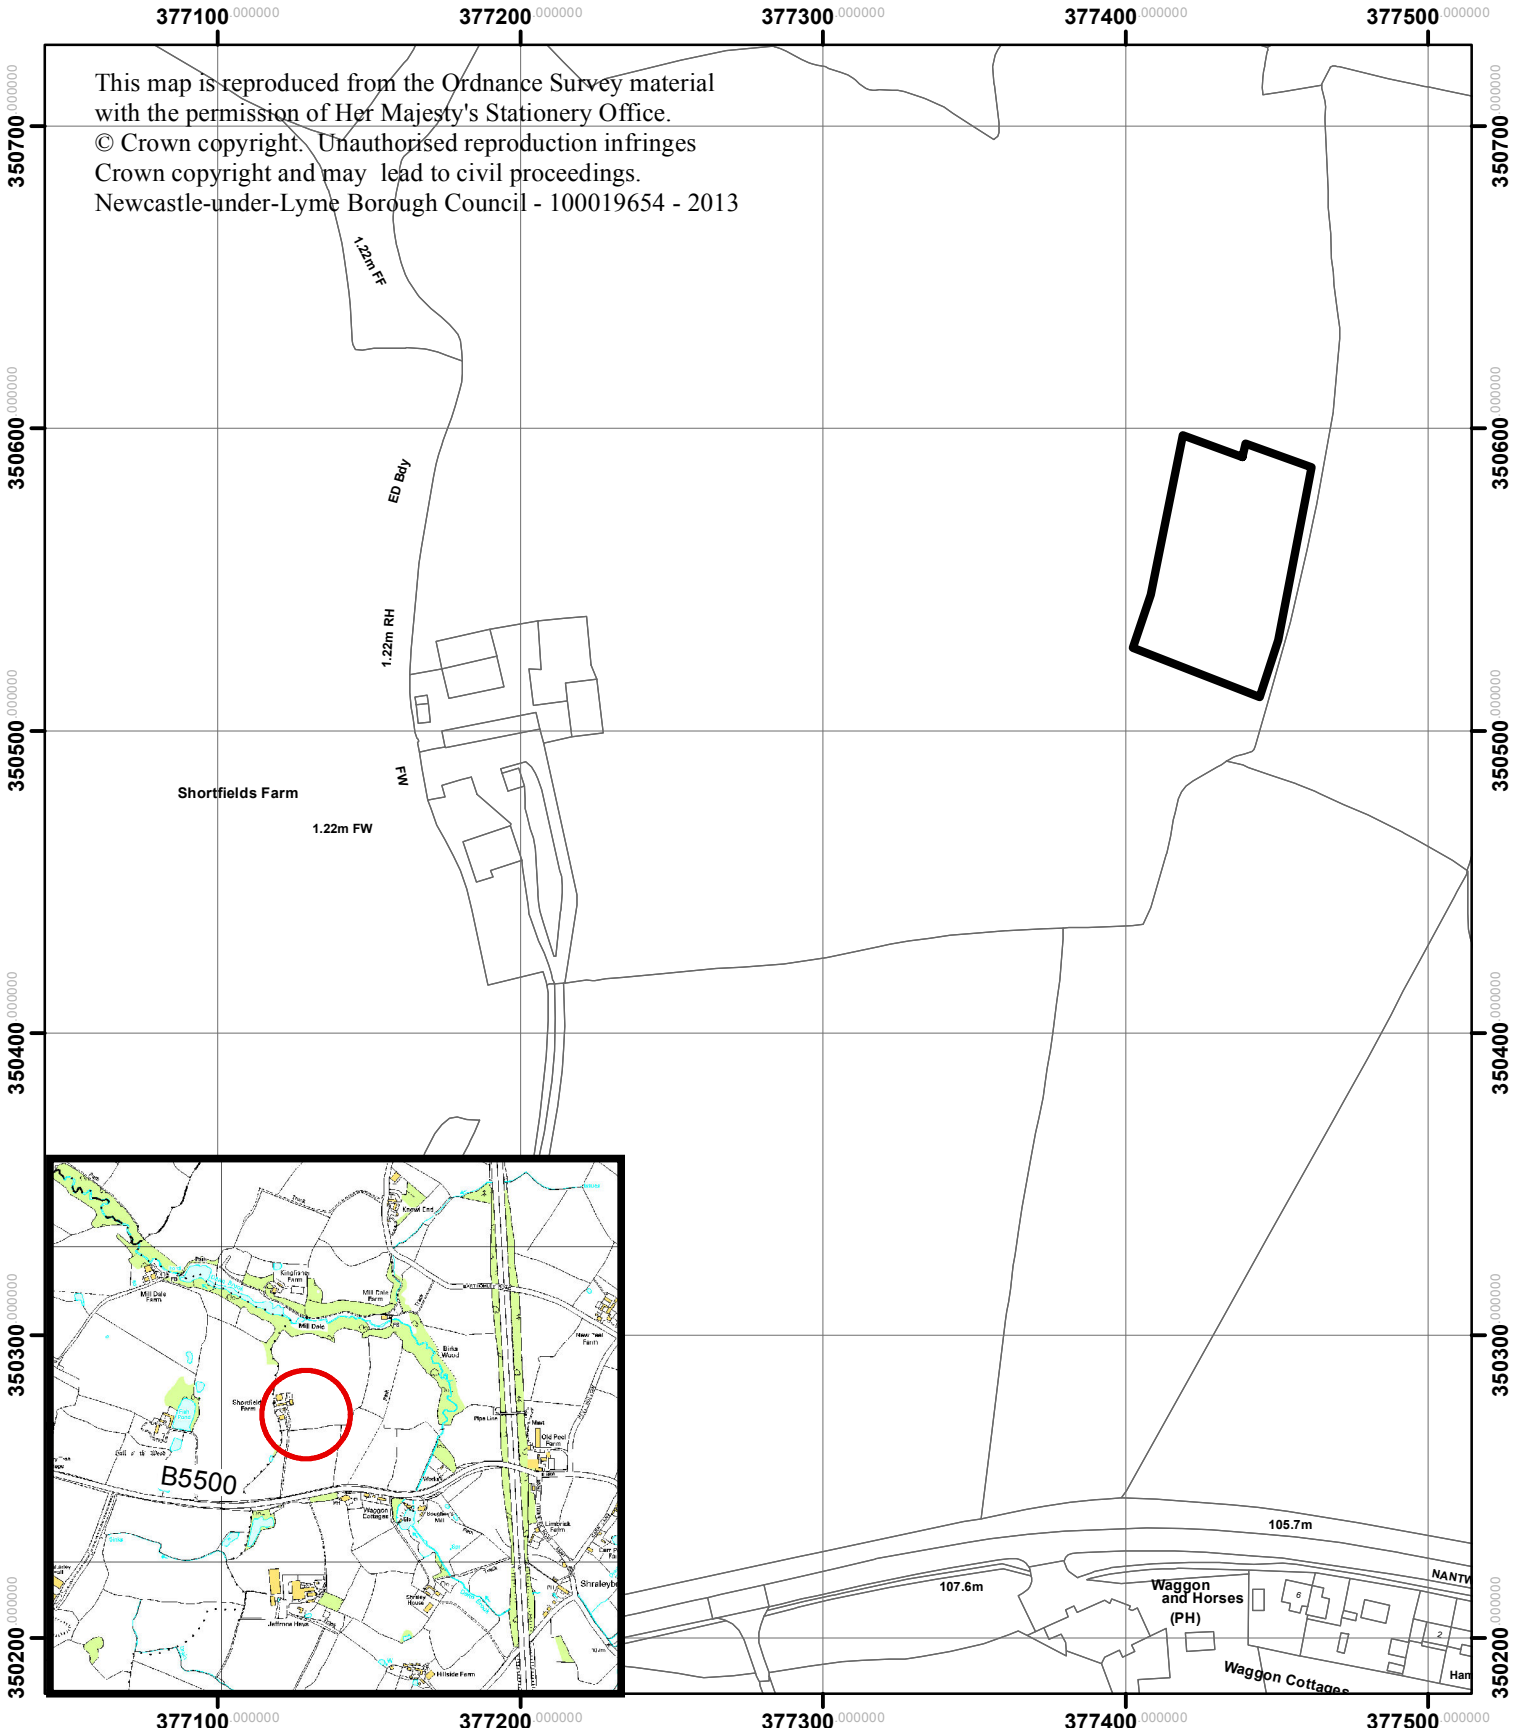

Shortfields Farm, Nantwich road, Audley  
14/00267/FUL

This map is reproduced from the Ordnance Survey material with the permission of Her Majesty's Stationery Office.  
© Crown copyright. Unauthorised reproduction infringes Crown copyright and may lead to civil proceedings.  
Newcastle-under-Lyme Borough Council - 100019654 - 2013